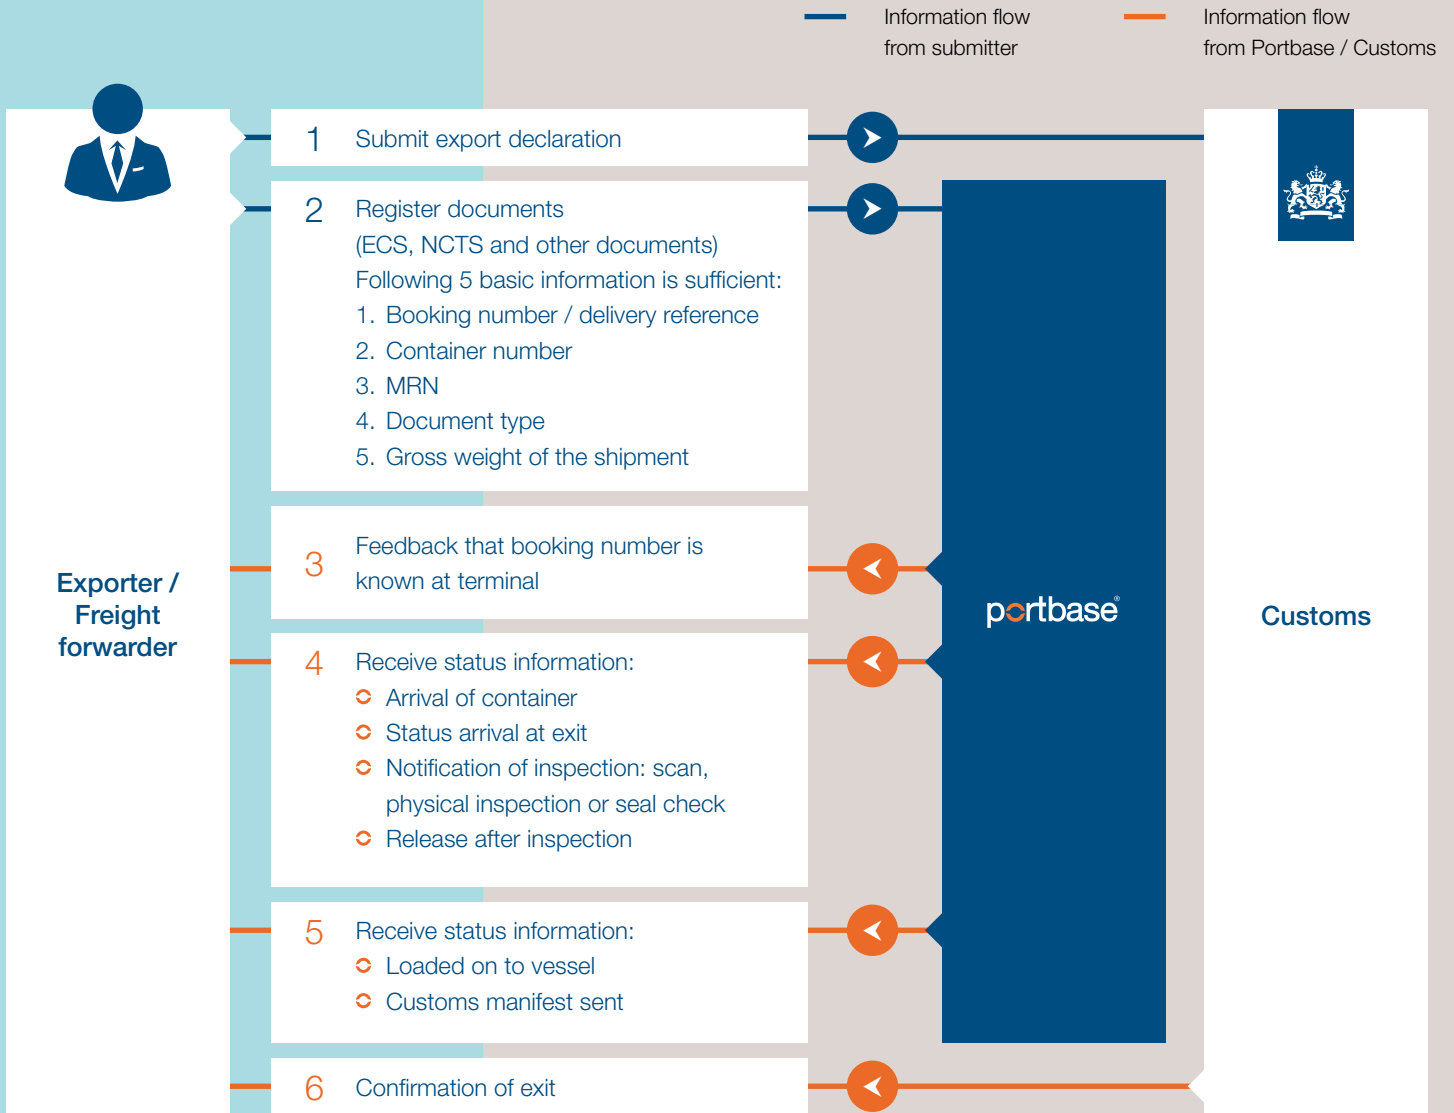

Information flows

31 Notification Export Documentation

be smart. get connected.
portbase

Blaak 16
3011 TA Rotterdam
The Netherlands
+31 (0)88 625 25 00
info@portbase.com
www.portbase.com

Portbase connects all parties in the logistics chains of Dutch ports. Through its Port Community System, Portbase facilitates the exchange of data between companies and the exchange of information with government authorities in order to allow everyone to work faster, more efficiently and at lower cost. Together with our growing community, we are continually adding value to this data sharing. Our goal: to make the Dutch port community, and thereby the ports themselves, the smartest in Europe. Portbase is a neutral, non profit organisation operating from within and for the port community.